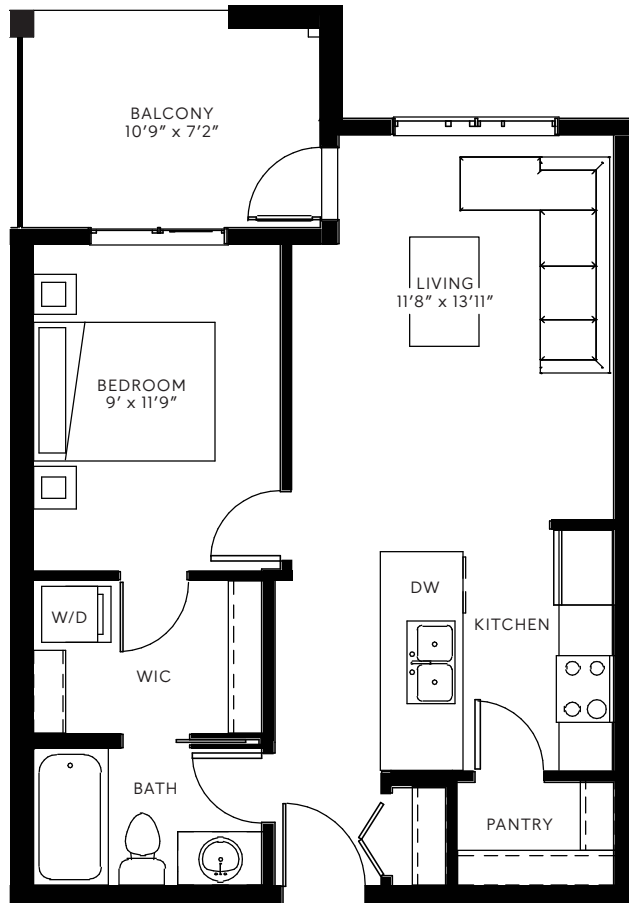

A

583 SQ FT
1 BED | 1 BATH

GROUND

SECOND & THIRD

TOP

Square footage and room dimensions are based on architectural drawings and measurements. Furniture layouts depict standard furnishing sizes. All sizes and dimensions are approximate. Information is deemed accurate, but not guaranteed. Errors and omissions excepted.

Waterview
BY LEVEN