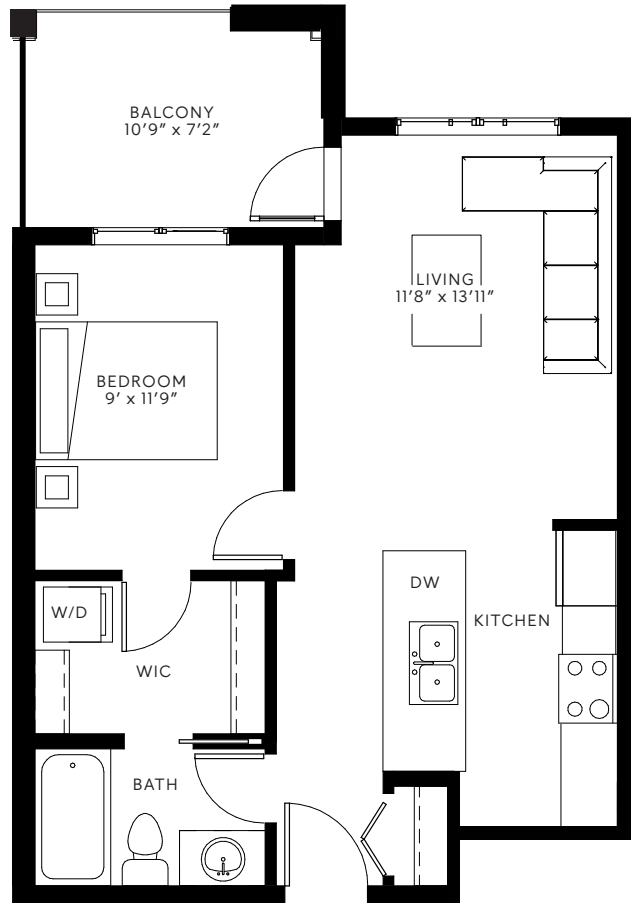

A1

571 SQ FT
1 BED | 1 BATH

GROUND

SECOND & THIRD

TOP

Square footage and room dimensions are based on architectural drawings and measurements. Furniture layouts depict standard furnishing sizes. All sizes and dimensions are approximate. Information is deemed accurate, but not guaranteed. Errors and omissions excepted.

Waterview
BY LEVEN