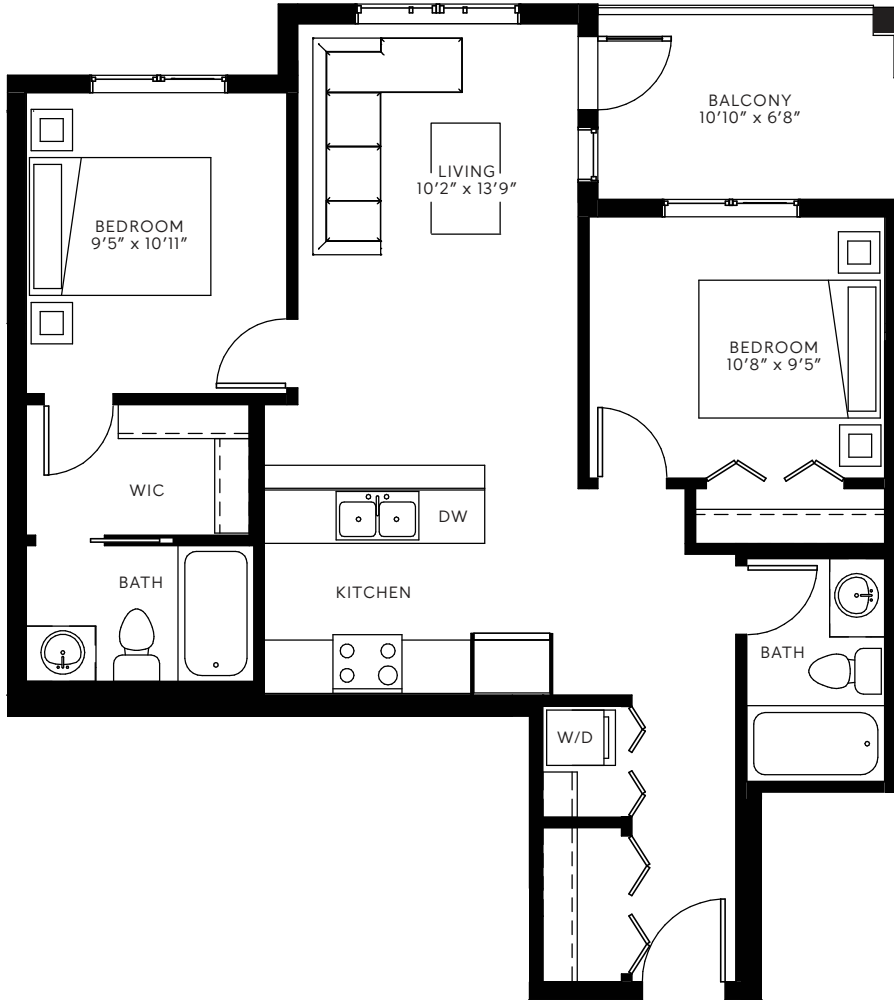

B

824 SQ FT
2 BED | 2 BATH

GROUND

SECOND & THIRD

TOP

Square footage and room dimensions are based on architectural drawings and measurements. Furniture layouts depict standard furnishing sizes. All sizes and dimensions are approximate. Information is deemed accurate, but not guaranteed. Errors and omissions excepted.

Waterview
BY LEVEN