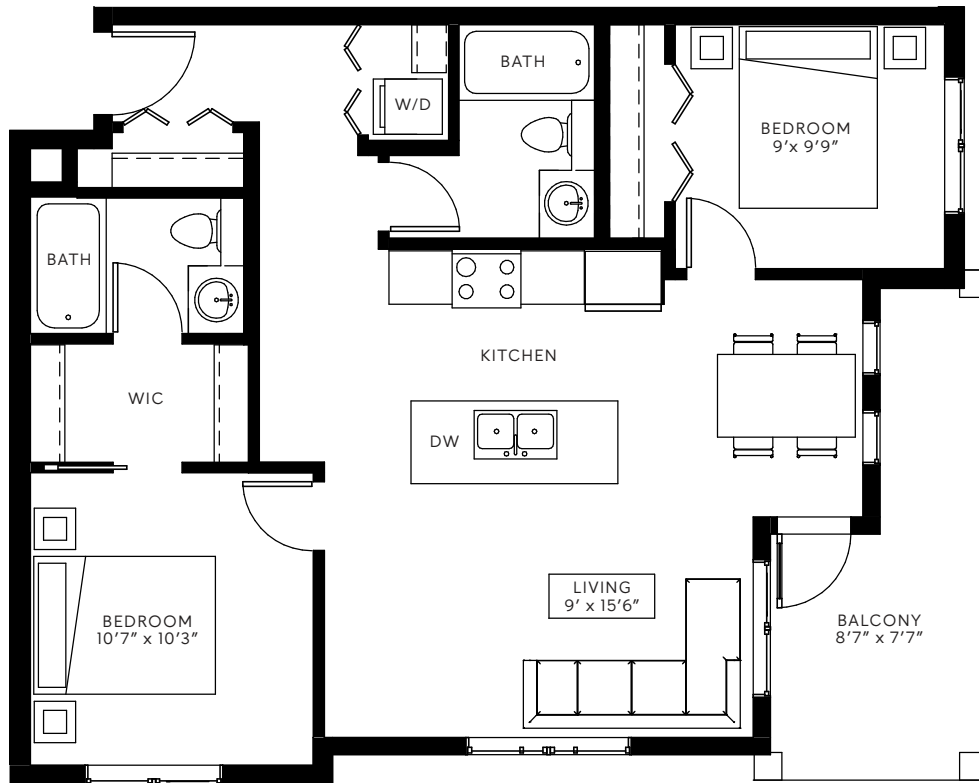

# C

836 SQ FT  
2 BED | 2 BATH

GROUND

SECOND & THIRD

TOP

Square footage and room dimensions are based on architectural drawings and measurements. Furniture layouts depict standard furnishing sizes. All sizes and dimensions are approximate. Information is deemed accurate, but not guaranteed. Errors and omissions excepted.

Waterview  
BY LEVEN