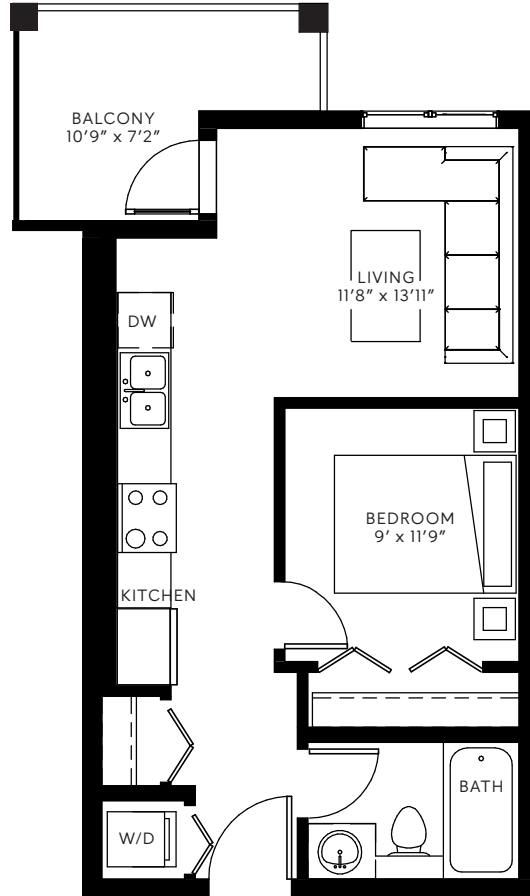

F

440 SQ FT
1 BED | 1 BATH

GROUND

SECOND & THIRD

TOP

Square footage and room dimensions are based on architectural drawings and measurements. Furniture layouts depict standard furnishing sizes. All sizes and dimensions are approximate. Information is deemed accurate, but not guaranteed. Errors and omissions excepted.

Waterview
BY LEVEN