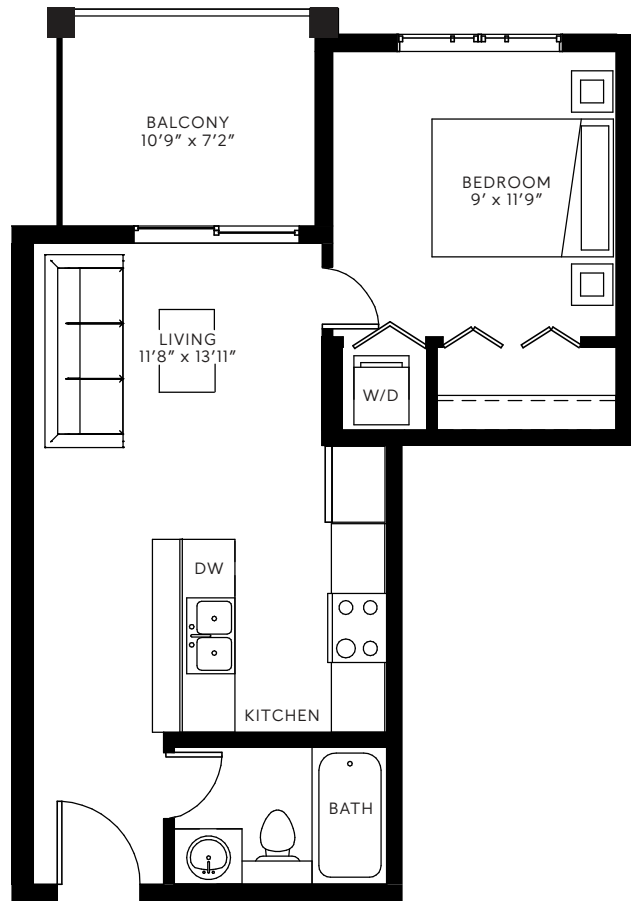

G

484 SQ FT
1 BED | 1 BATH

GROUND

SECOND & THIRD

TOP

Square footage and room dimensions are based on architectural drawings and measurements. Furniture layouts depict standard furnishing sizes. All sizes and dimensions are approximate. Information is deemed accurate, but not guaranteed. Errors and omissions excepted.

Waterview
BY LEVEN