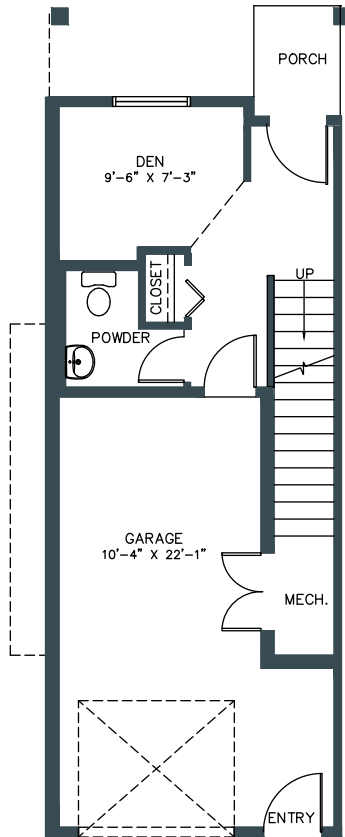

B1

HERITAGE TOWNHOME

1,446 SQ. FT.

3 BED | 2.5 BATH INCL. ENSUITE, DECK & DEN

LOWER/ENTRY

Lower Floor: 213 sq/ft
Garage: 281 sq/ft

SECOND

Second Floor: 604 sq/ft

THIRD

Third Floor: 629 sq/ft

Windows and boxouts may vary.

Square footage and room dimensions are based on architectural drawings and measurements. Furniture layouts depict standard furnishing sizes. All sizes and dimensions are approximate. Information is deemed accurate, but not guaranteed. Errors and omissions excepted.