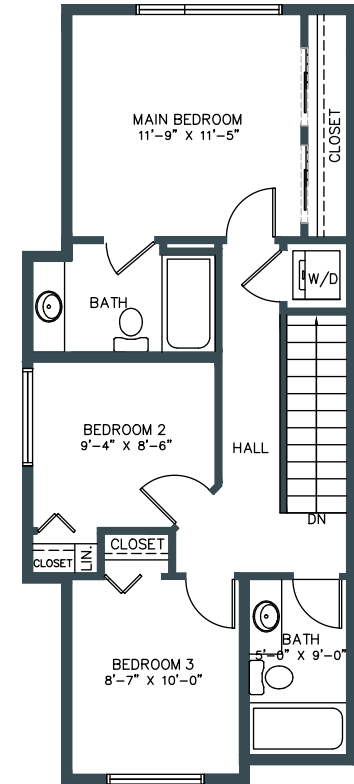

B1

HERITAGE TOWNHOME

1,446 SQ. FT.

3 BED | 2.5 BATH INCL. ENSUITE, DECK & DEN

LOWER/ENTRY

Lower Floor: 213 sq/ft
Garage: 281 sq/ft

SECOND

Second Floor: 604 sq/ft

THIRD

Third Floor: 629 sq/ft

Windows and boxouts may vary.

Square footage and room dimensions are based on architectural drawings and measurements. Furniture layouts depict standard furnishing sizes. All sizes and dimensions are approximate. Information is deemed accurate, but not guaranteed. Errors and omissions excepted.