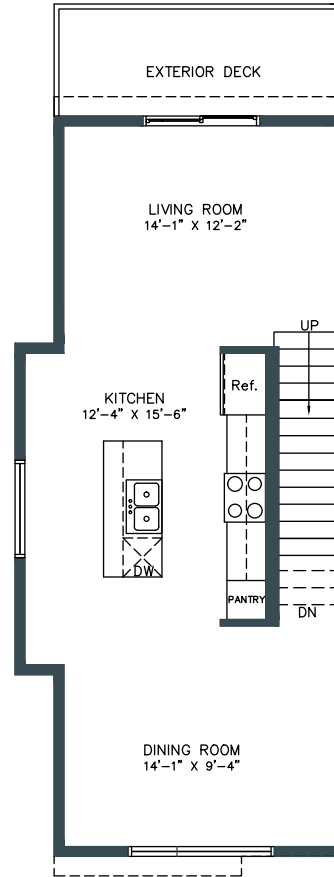

B1

HERITAGE TOWNHOME

1,446 SQ. FT.

3 BED | 2.5 BATH INCL. ENSUITE, DECK & DEN

LOWER/ENTRY

Lower Floor: 213 sq/ft
Garage: 281 sq/ft

SECOND

Second Floor: 604 sq/ft

THIRD

Third Floor: 629 sq/ft

Windows and boxouts may vary.

Square footage and room dimensions are based on architectural drawings and measurements. Furniture layouts depict standard furnishing sizes. All sizes and dimensions are approximate. Information is deemed accurate, but not guaranteed. Errors and omissions excepted.