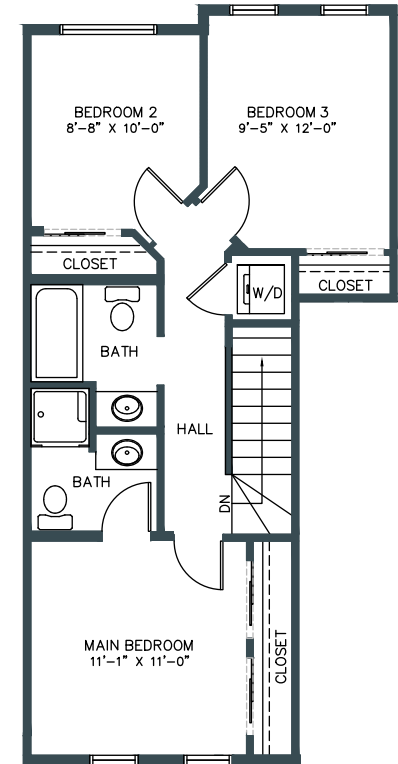

HERITAGE TOWNHOME

1,315 - 1,345 SQ. FT.

3 BED | 2.5 BATH, INCL. ENSUITE, DEN & DECK

Windows and boxouts may vary.

Square footage and room dimensions are based on architectural drawings and measurements. Furniture layouts depict standard furnishing sizes. All sizes and dimensions are approximate. Information is deemed accurate, but not guaranteed. Errors and omissions excepted.