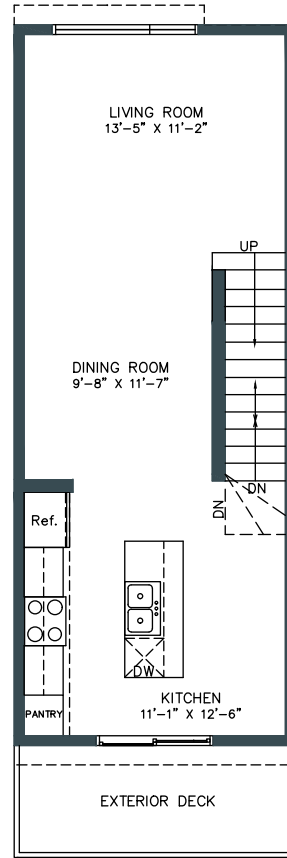

HERITAGE TOWNHOME

1,315 - 1,345 SQ. FT.

3 BED | 2.5 BATH, INCL. ENSUITE, DEN & DECK

Windows and boxouts may vary.

Square footage and room dimensions are based on architectural drawings and measurements. Furniture layouts depict standard furnishing sizes. All sizes and dimensions are approximate. Information is deemed accurate, but not guaranteed. Errors and omissions excepted.