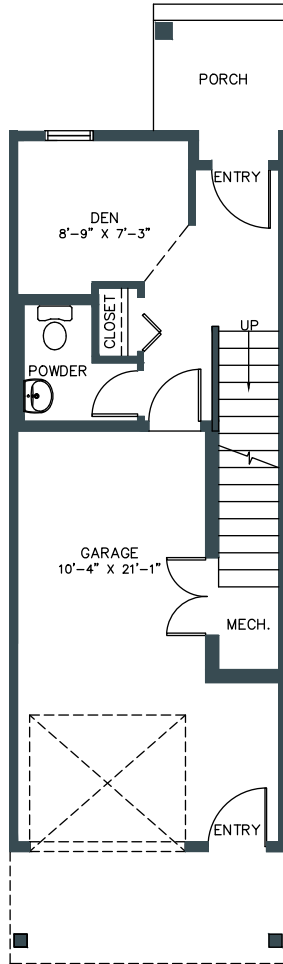

HERITAGE TOWNHOME

1,315 - 1,345 SQ. FT.

3 BED | 2.5 BATH, INCL. ENSUITE, DEN & DECK

Windows and boxouts may vary.

Square footage and room dimensions are based on architectural drawings and measurements. Furniture layouts depict standard furnishing sizes. All sizes and dimensions are approximate. Information is deemed accurate, but not guaranteed. Errors and omissions excepted.