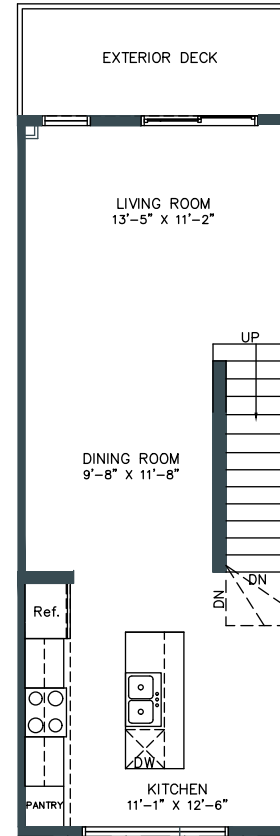

D1

HERITAGE TOWNHOME

1,186 - 1,206 SQ. FT.

2 BED | 1.5 BATH, DECK & DEN

Windows and boxouts may vary.

Square footage and room dimensions are based on architectural drawings and measurements. Furniture layouts depict standard furnishing sizes. All sizes and dimensions are approximate. Information is deemed accurate, but not guaranteed. Errors and omissions excepted.