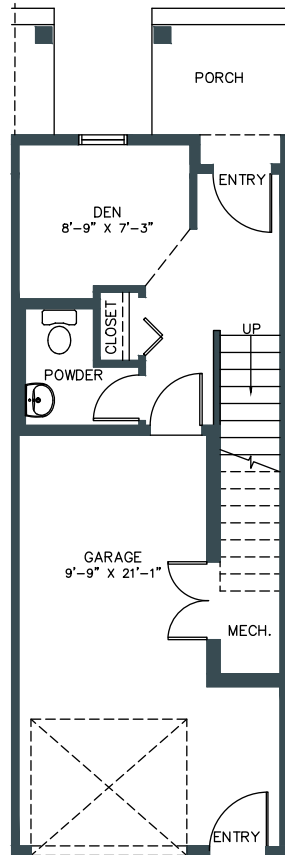

D1

HERITAGE TOWNHOME

1,186 - 1,206 SQ. FT.

2 BED | 1.5 BATH, DECK & DEN

Windows and boxouts may vary.

Square footage and room dimensions are based on architectural drawings and measurements. Furniture layouts depict standard furnishing sizes. All sizes and dimensions are approximate. Information is deemed accurate, but not guaranteed. Errors and omissions excepted.