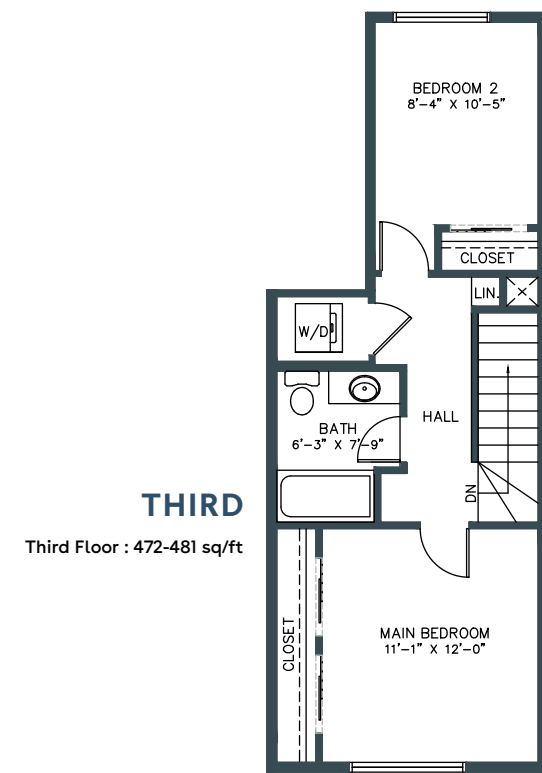

D1

HERITAGE TOWNHOME

1,186 - 1,206 SQ. FT.

2 BED | 1.5 BATH, DECK & DEN

Windows and boxouts may vary.

Square footage and room dimensions are based on architectural drawings and measurements. Furniture layouts depict standard furnishing sizes. All sizes and dimensions are approximate. Information is deemed accurate, but not guaranteed. Errors and omissions excepted.