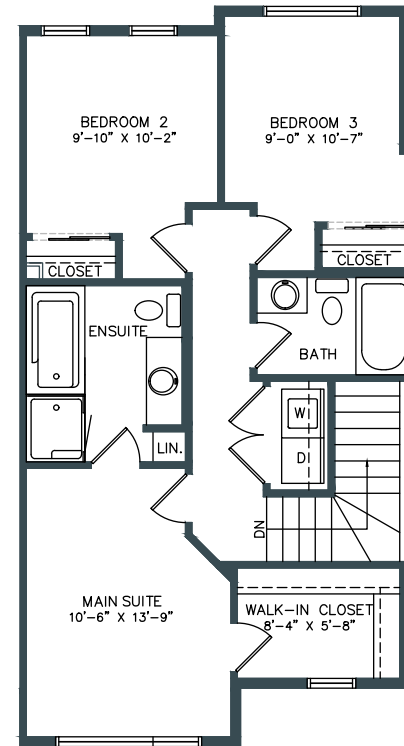

## HERITAGE TOWNHOME

1,314 SQ. FT.

3 BED | 2.5 BATH INCL. ENSUITE & WALK-IN CLOSET (MAIN BEDROOM)

### MAIN/ENTRY

Lower Floor: 625 sq/ft  
Garage: 221 sq/ft

### SECOND

Second Floor: 689 sq/ft

Square footage and room dimensions are based on architectural drawings and measurements. Furniture layouts depict standard furnishing sizes. All sizes and dimensions are approximate. Information is deemed accurate, but not guaranteed. Errors and omissions excepted.