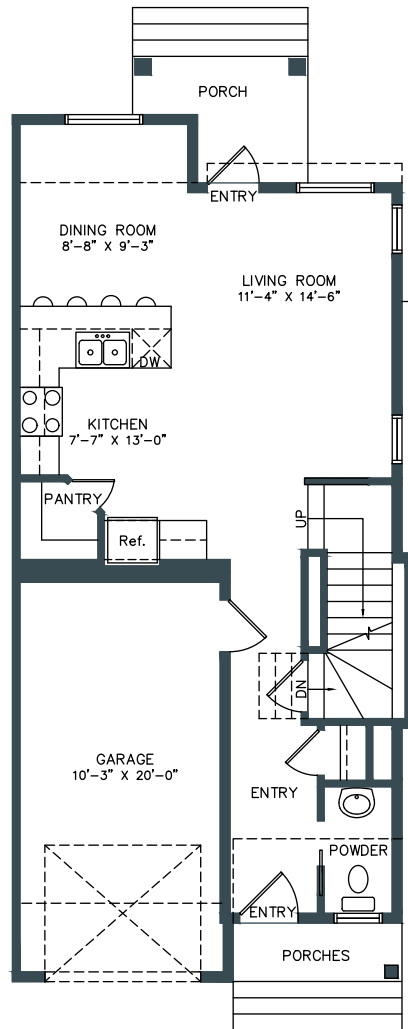

# E

## HERITAGE TOWNHOME

1,314 SQ. FT.

3 BED | 2.5 BATH INCL. ENSUITE & WALK-IN CLOSET (MAIN BEDROOM)

### MAIN/ENTRY

Lower Floor: 625 sq/ft  
Garage: 221 sq/ft

### SECOND

Second Floor: 689 sq/ft

Square footage and room dimensions are based on architectural drawings and measurements. Furniture layouts depict standard furnishing sizes. All sizes and dimensions are approximate. Information is deemed accurate, but not guaranteed. Errors and omissions excepted.