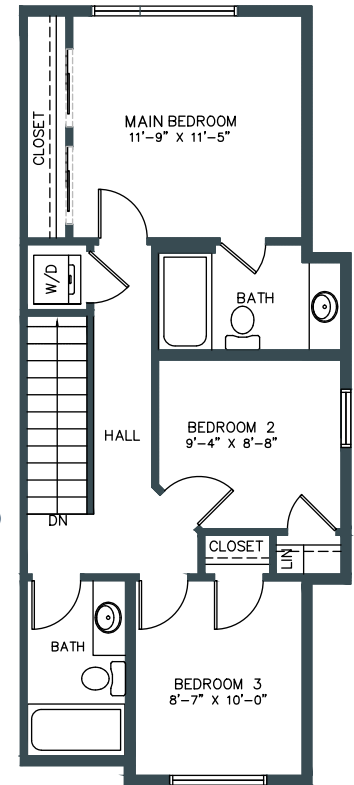

B

HERITAGE TOWNHOME

1,442 SQ. FT.

3 BED | 2.5 BATH INCL. ENSUITE, DECK & DEN

LOWER
Main Floor: 213 sq/ft
Garage: 279 sq/ft

SECOND/ENTRY
Second Floor: 600 sq/ft

THIRD
Third Floor: 629 sq/ft

Square footage and room dimensions are based on architectural drawings and measurements. Furniture layouts depict standard furnishing sizes. All sizes and dimensions are approximate. Information is deemed accurate, but not guaranteed. Errors and omissions excepted.

THE RIDGE
TOWNHOMES

Windows and boxouts may vary.