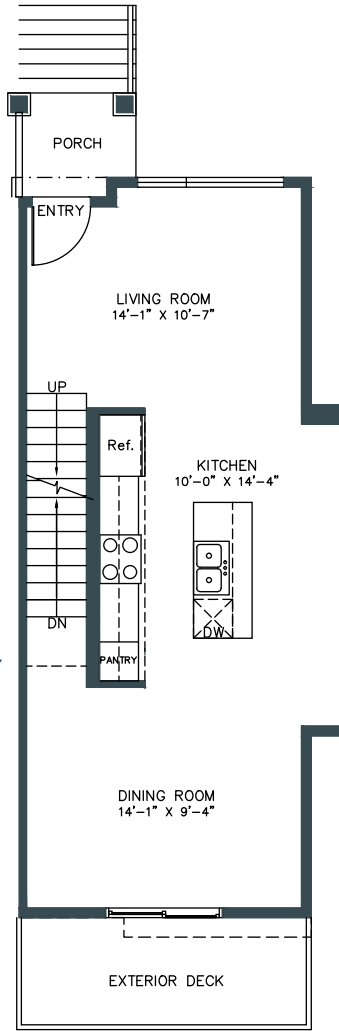

B

HERITAGE TOWNHOME

1,442 SQ. FT.

3 BED | 2.5 BATH INCL. ENSUITE, DECK & DEN

LOWER
Main Floor: 213 sq/ft
Garage: 279 sq/ft

SECOND/ENTRY
Second Floor: 600 sq/ft

THIRD
Third Floor: 629 sq/ft

Square footage and room dimensions are based on architectural drawings and measurements. Furniture layouts depict standard furnishing sizes. All sizes and dimensions are approximate. Information is deemed accurate, but not guaranteed. Errors and omissions excepted.

THE RIDGE
TOWNHOMES

Windows and boxouts may vary.