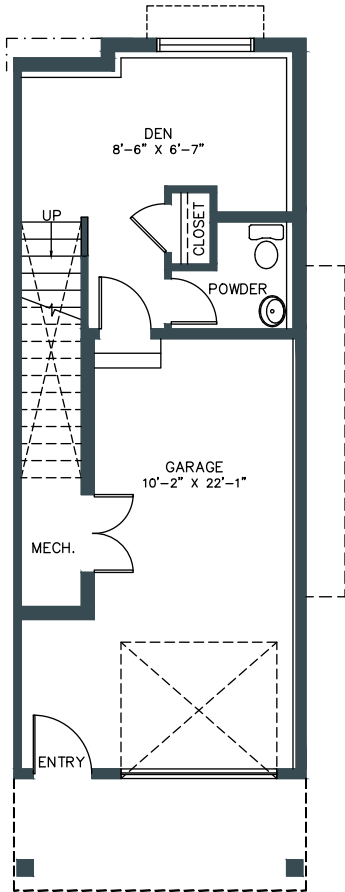

B

HERITAGE TOWNHOME

1,442 SQ. FT.

3 BED | 2.5 BATH INCL. ENSUITE, DECK & DEN

LOWER
Main Floor: 213 sq/ft
Garage: 279 sq/ft

SECOND/ENTRY
Second Floor: 600 sq/ft

THIRD
Third Floor: 629 sq/ft

Square footage and room dimensions are based on architectural drawings and measurements. Furniture layouts depict standard furnishing sizes. All sizes and dimensions are approximate. Information is deemed accurate, but not guaranteed. Errors and omissions excepted.

THE RIDGE
TOWNHOMES

Windows and boxouts may vary.