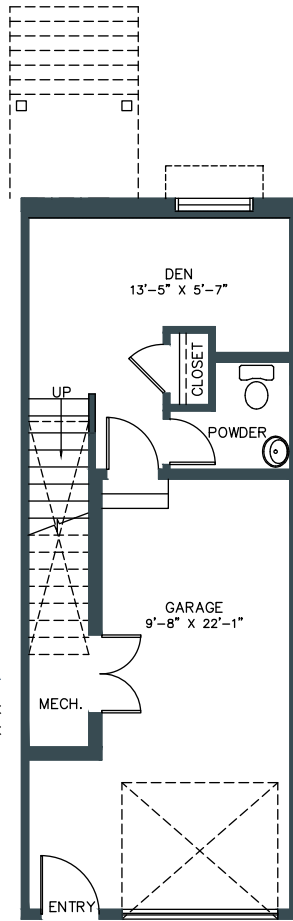

HERITAGE TOWNHOME

1,327 SQ. FT.

3 BED | 2.5 BATH INCL. ENSUITE, DECK & DEN

LOWER

Lower Floor: 197-201 sq/ft
Garage: 260 sq/ft

SECOND/ENTRY

Second Floor: 524 sq/ft

THIRD

Third Floor: 606 sq/ft

Square footage and room dimensions are based on architectural drawings and measurements. Furniture layouts depict standard furnishing sizes. All sizes and dimensions are approximate. Information is deemed accurate, but not guaranteed. Errors and omissions excepted.

THE RIDGE
TOWNHOMES

Windows and boxouts may vary.