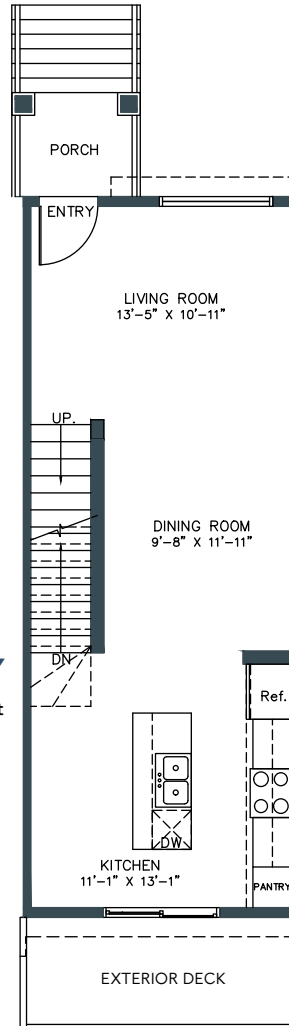

HERITAGE TOWNHOME

1,327 SQ. FT.

3 BED | 2.5 BATH INCL. ENSUITE, DECK & DEN

LOWER

Lower Floor: 197-201 sq/ft
Garage: 260 sq/ft

SECOND/ENTRY

Second Floor: 524 sq/ft

THIRD

Third Floor: 606 sq/ft

Square footage and room dimensions are based on architectural drawings and measurements. Furniture layouts depict standard furnishing sizes. All sizes and dimensions are approximate. Information is deemed accurate, but not guaranteed. Errors and omissions excepted.

THE RIDGE
TOWNHOMES

Windows and boxouts may vary.