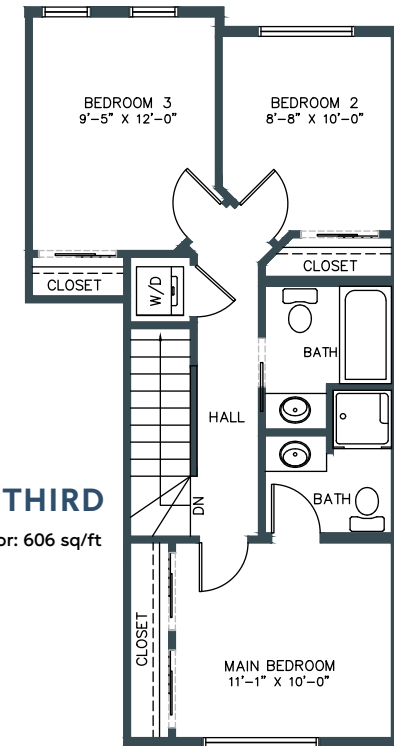

HERITAGE TOWNHOME

1,327 SQ. FT.

3 BED | 2.5 BATH INCL. ENSUITE, DECK & DEN

LOWER

Lower Floor: 197-201 sq/ft
Garage: 260 sq/ft

SECOND/ENTRY

Second Floor: 524 sq/ft

THIRD

Third Floor: 606 sq/ft

Square footage and room dimensions are based on architectural drawings and measurements. Furniture layouts depict standard furnishing sizes. All sizes and dimensions are approximate. Information is deemed accurate, but not guaranteed. Errors and omissions excepted.