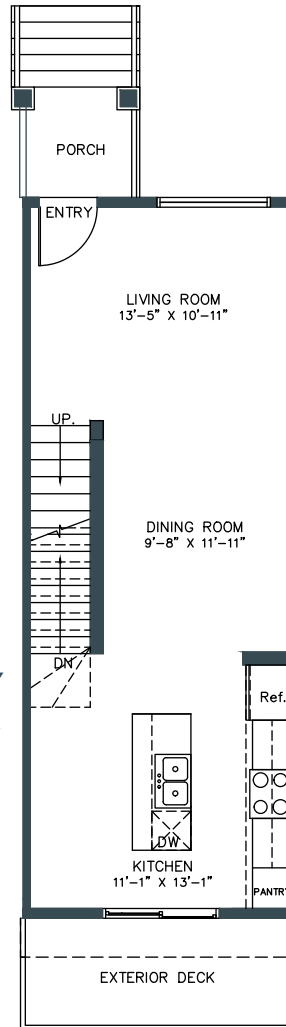

## HERITAGE TOWNHOME

1,186 - 1,203 SQ. FT.

2 BED | 1.5 BATH, DECK & DEN

### LOWER

Lower Floor: 190-207 sq/ft  
Garage: 260 sq/ft

### SECOND/ENTRY

Second Floor: 524 sq/ft

### THIRD

Third Floor: 482 sq/ft

Windows and boxouts may vary.

Square footage and room dimensions are based on architectural drawings and measurements. Furniture layouts depict standard furnishing sizes. All sizes and dimensions are approximate. Information is deemed accurate, but not guaranteed. Errors and omissions excepted.