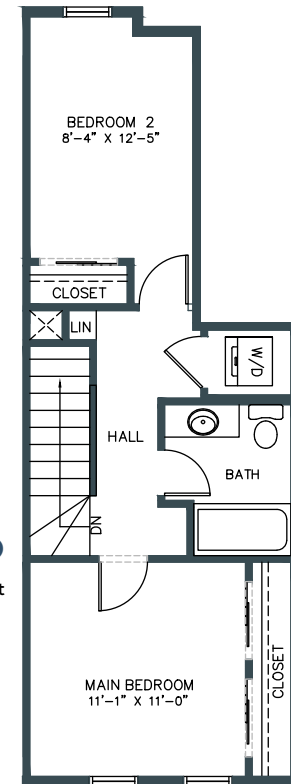

## HERITAGE TOWNHOME

1,186 - 1,203 SQ. FT.

2 BED | 1.5 BATH, DECK & DEN

### LOWER

Lower Floor: 190-207 sq/ft  
Garage: 260 sq/ft

### SECOND/ENTRY

Second Floor: 524 sq/ft

### THIRD

Third Floor: 482 sq/ft

Windows and boxouts may vary.

Square footage and room dimensions are based on architectural drawings and measurements. Furniture layouts depict standard furnishing sizes. All sizes and dimensions are approximate. Information is deemed accurate, but not guaranteed. Errors and omissions excepted.