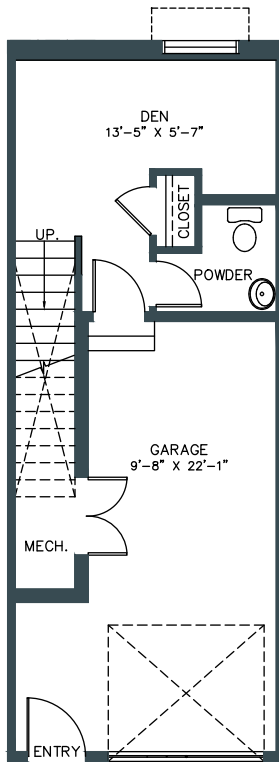

## HERITAGE TOWNHOME

1,186 - 1,203 SQ. FT.

2 BED | 1.5 BATH, DECK & DEN

### LOWER

Lower Floor: 190-207 sq/ft  
Garage: 260 sq/ft

### SECOND/ENTRY

Second Floor: 524 sq/ft

### THIRD

Third Floor: 482 sq/ft

Windows and boxouts may vary.

Square footage and room dimensions are based on architectural drawings and measurements. Furniture layouts depict standard furnishing sizes. All sizes and dimensions are approximate. Information is deemed accurate, but not guaranteed. Errors and omissions excepted.