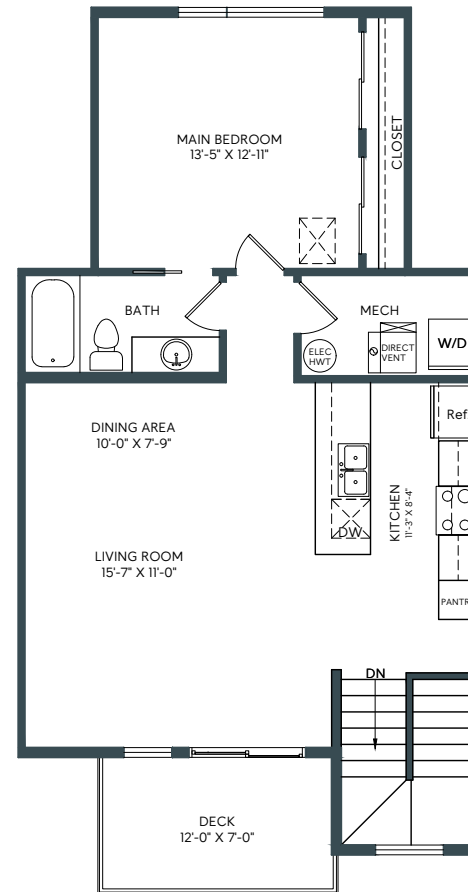

J4

JASPER TOWNHOME

1,130 SQ. FT. INNER UNIT
1 BED | 1 ENSUITE BATH, DECK & DEN

LOWER/ENTRY

Lower Floor: 267 sq/ft
Garage: 252 sq/ft

MAIN

Main Floor: 863 sq/ft

Windows and boxouts may vary.

Square footage and room dimensions are based on architectural drawings and measurements. Furniture layouts depict standard furnishing sizes. All sizes and dimensions are approximate. Information is deemed accurate, but not guaranteed. Errors and omissions excepted.