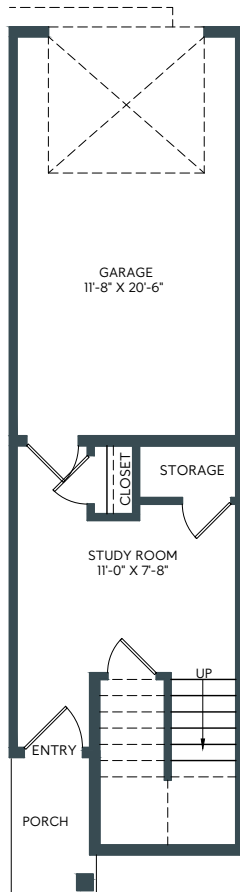

J4

JASPER TOWNHOME

1,130 SQ. FT. INNER UNIT
1 BED | 1 ENSUITE BATH, DECK & DEN

LOWER/ENTRY

Lower Floor: 267 sq/ft
Garage: 252 sq/ft

MAIN

Main Floor: 863 sq/ft

Windows and boxouts may vary.

Square footage and room dimensions are based on architectural drawings and measurements. Furniture layouts depict standard furnishing sizes. All sizes and dimensions are approximate. Information is deemed accurate, but not guaranteed. Errors and omissions excepted.