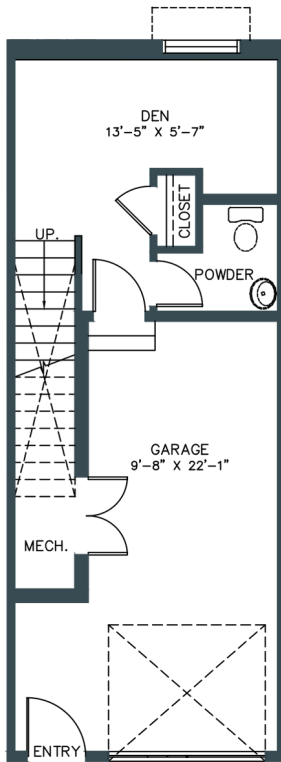

D

HERITAGE TOWNHOME

1,186 - 1,203 SQ. FT.

2 BED | 1.5 BATH, DECK & DEN

LOWER

Lower Floor: 190-207 sq/ft
Garage: 260 sq/ft

SECOND/ENTRY

Second Floor: 524 sq/ft

THIRD

Third Floor: 482 sq/ft

Windows and boxouts may vary.

Square footage and room dimensions are based on architectural drawings and measurements. Furniture layouts depict standard furnishing sizes. All sizes and dimensions are approximate. Information is deemed accurate, but not guaranteed. Errors and omissions excepted.