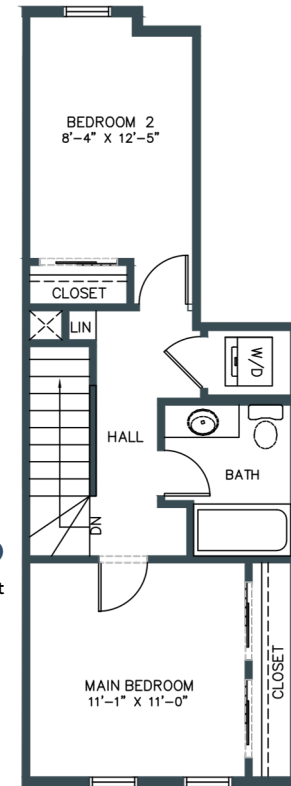

D

HERITAGE TOWNHOME

1,186 - 1,203 SQ. FT.

2 BED | 1.5 BATH, DECK & DEN

LOWER

Lower Floor: 190-207 sq/ft
Garage: 260 sq/ft

SECOND/ENTRY

Second Floor: 524 sq/ft

THIRD

Third Floor: 482 sq/ft

Windows and boxouts may vary.

Square footage and room dimensions are based on architectural drawings and measurements. Furniture layouts depict standard furnishing sizes. All sizes and dimensions are approximate. Information is deemed accurate, but not guaranteed. Errors and omissions excepted.