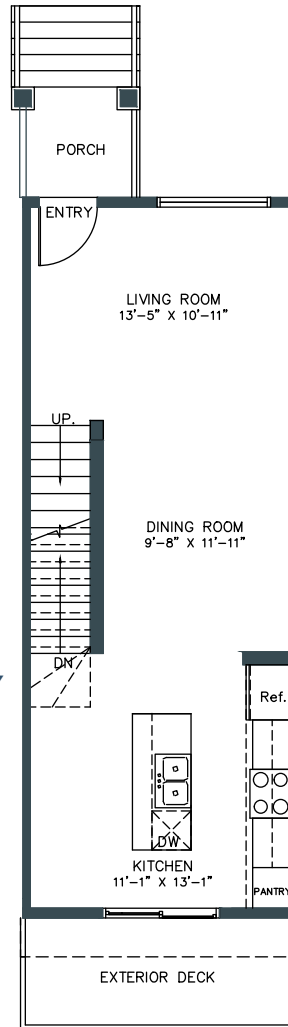

D

HERITAGE TOWNHOME

1,186 - 1,203 SQ. FT.

2 BED | 1.5 BATH, DECK & DEN

LOWER

Lower Floor: 190-207 sq/ft
Garage: 260 sq/ft

SECOND/ENTRY

Second Floor: 524 sq/ft

THIRD

Third Floor: 482 sq/ft

Windows and boxouts may vary.

Square footage and room dimensions are based on architectural drawings and measurements. Furniture layouts depict standard furnishing sizes. All sizes and dimensions are approximate. Information is deemed accurate, but not guaranteed. Errors and omissions excepted.